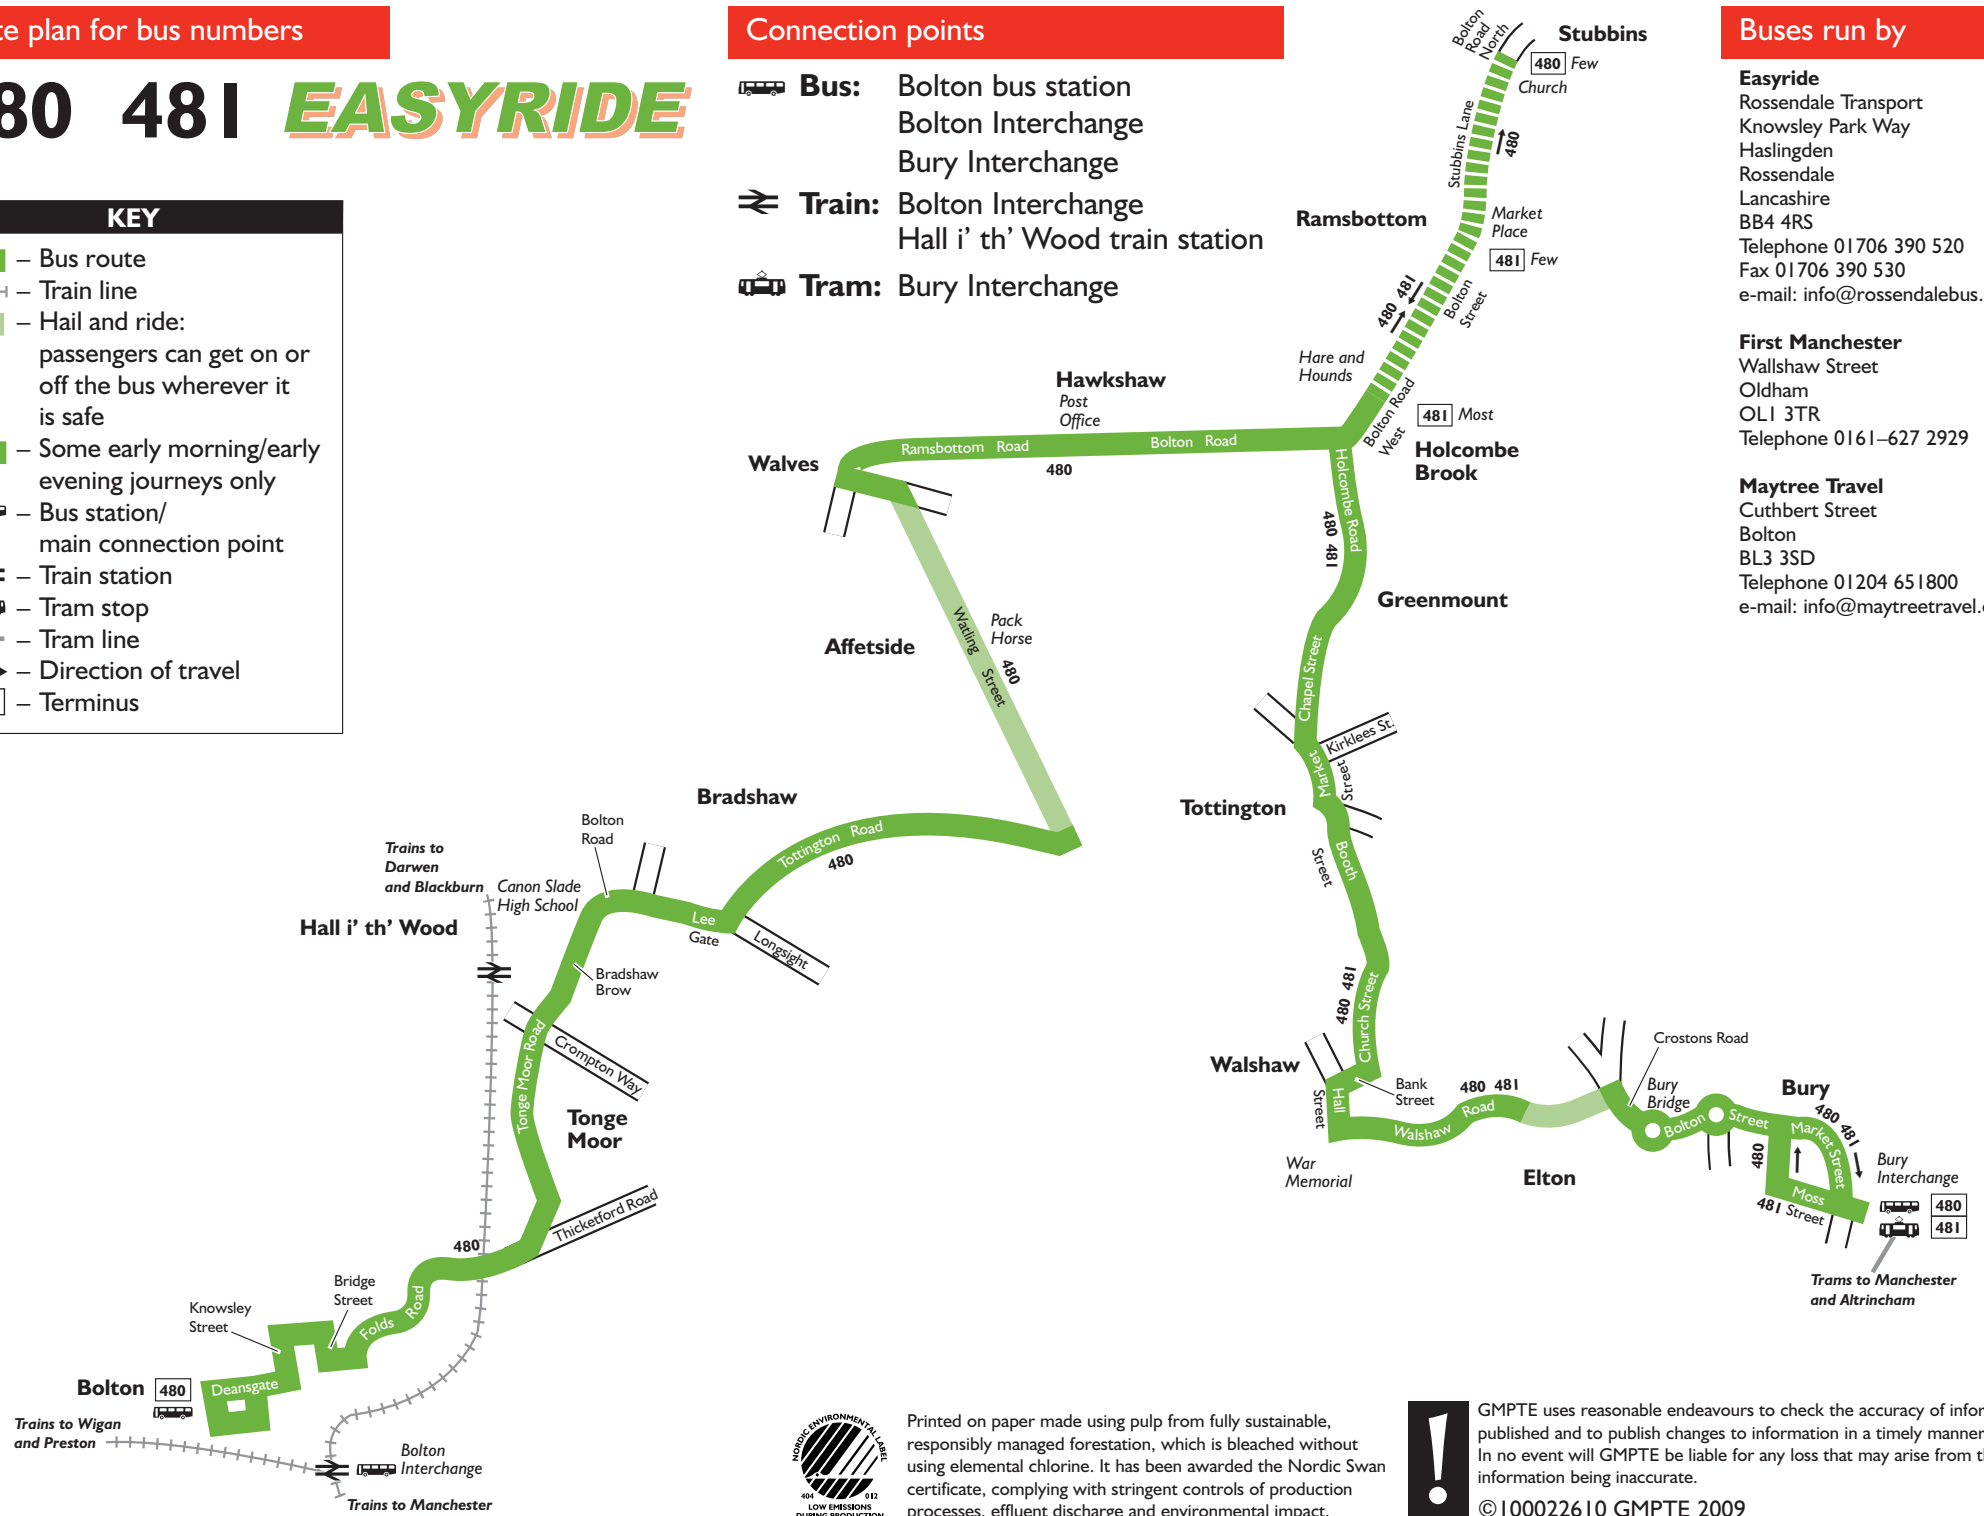

Route plan for bus numbers

480 481 EASYRIDE

KEY

- Bus route
- Train line
- Hail and ride: passengers can get on or off the bus wherever it is safe
- Some early morning/early evening journeys only
- Bus station/main connection point
- Train station
- Tram stop
- Tram line
- Direction of travel
- Terminus

Connection points

- **Bus:** Bolton bus station
  Bolton Interchange
  Bury Interchange
- **Train:** Bolton Interchange
  Hall i' th' Wood train station
- **Tram:** Bury Interchange

Buses run by

Easyride
Rossendale Transport
Knowsley Park Way
Haslingden
Rossendale
Lancashire
BB4 4RS
Telephone 01706 390 520
Fax 01706 390 530
e-mail: info@rossendalebus.co.uk

First Manchester
Wallshaw Street
Oldham
OL1 3TR
Telephone 0161-627 2929

Maytree Travel
Cuthbert Street
Bolton
BL3 3SD
Telephone 01204 651800
e-mail: info@maytreetravel.co.uk

Printed on paper made using pulp from fully sustainable, responsibly managed forestation, which is bleached without using elemental chlorine. It has been awarded the Nordic Swan certificate, complying with stringent controls of production processes, effluent discharge and environmental impact.

GMPTe uses reasonable endeavours to check the accuracy of information published and to publish changes to information in a timely manner. In no event will GMPTe be liable for any loss that may arise from this information being inaccurate.

© I00022610 GMPTe 2009