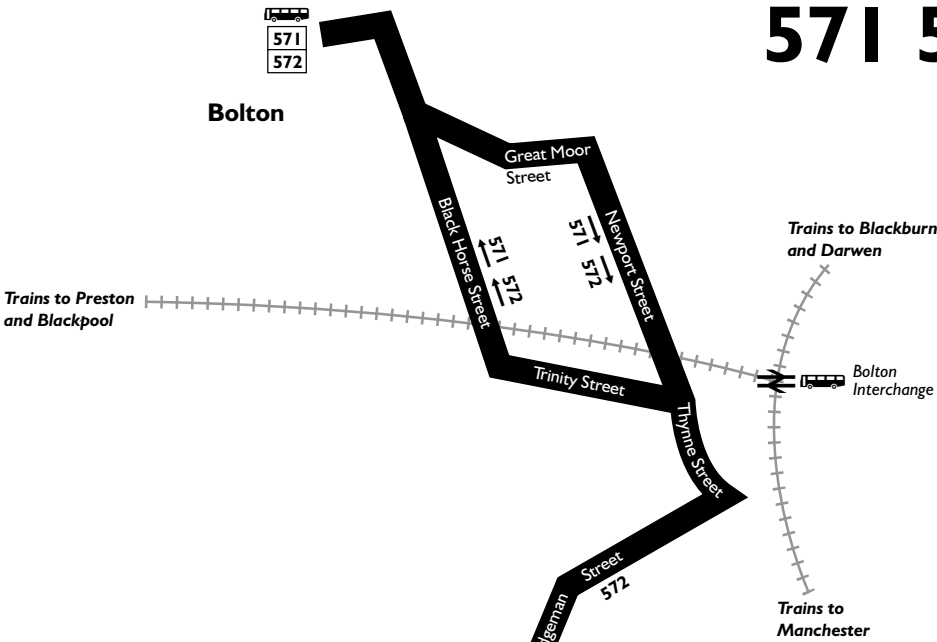

Connection points

- **Bus:** Bolton bus station
  Bolton Interchange
- **Train:** Bolton Interchange

Route plan for bus numbers

571 572

Buses run by

First Manchester
Wallshaw Street
Oldham
OLI 3TR
Telephone 0161 627 2929

Maytree Travel
Smethurst Lane
Bolton
BL4 0LR
Telephone 01204 665671
E-mail: info@maytreetravel.co.uk

KEY			
	– Bus route		– Bus station/ main connection point
	– Train line		– Train station
	– Direction of travel		– Terminus